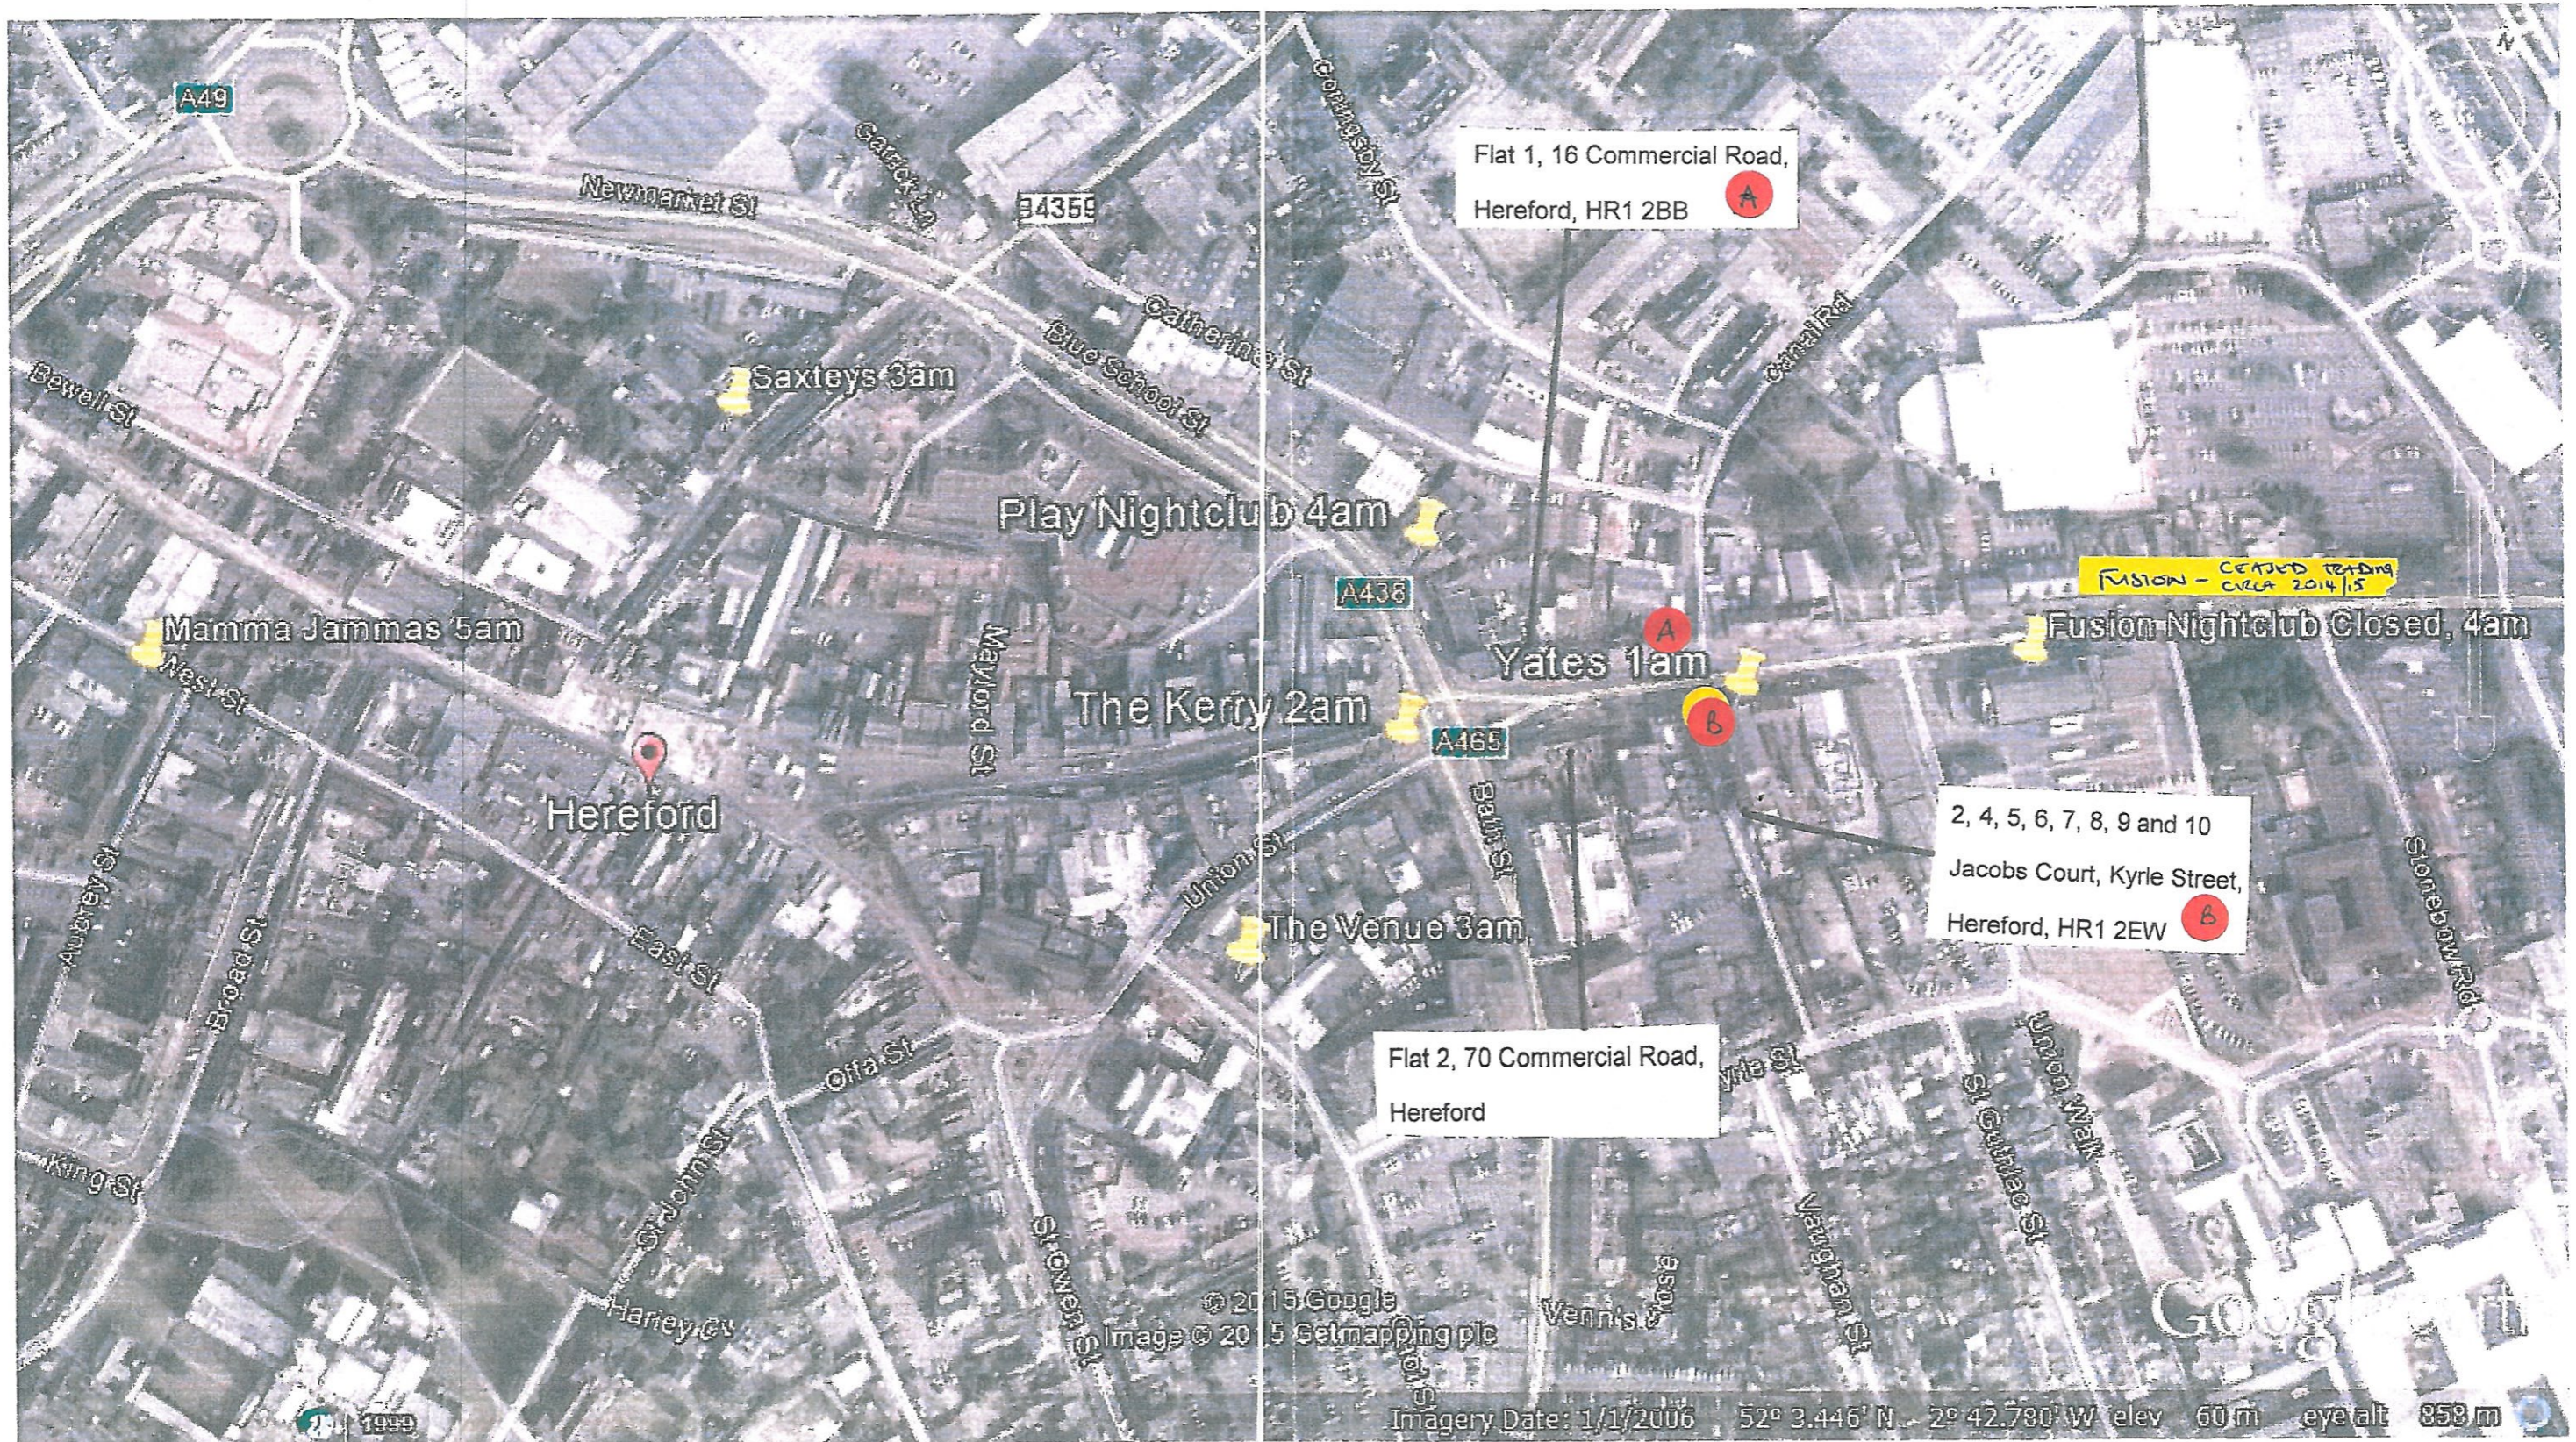

Tab 6

Location Plan

Yates's, 58 Commercial Road, Hereford

Showing licensed premises within the area opening beyond the 1am trading hours of Yates's and residents addresses who have submitted representations

ACTUAL Location Plan

Yates's, 58 Commercial Road, Hereford

- - YATES BUILDING LOCATION (NOT AS PINNED BY YATES).
- - RESIDENTS/OWNERS PREMISES LOCATIONS, NOT AS PREVIOUSLY MARKED BY ORIGINAL PLAN.

Showing licensed premises within the area opening beyond the 1am trading hours of Yates's and residents addresses who have submitted representations