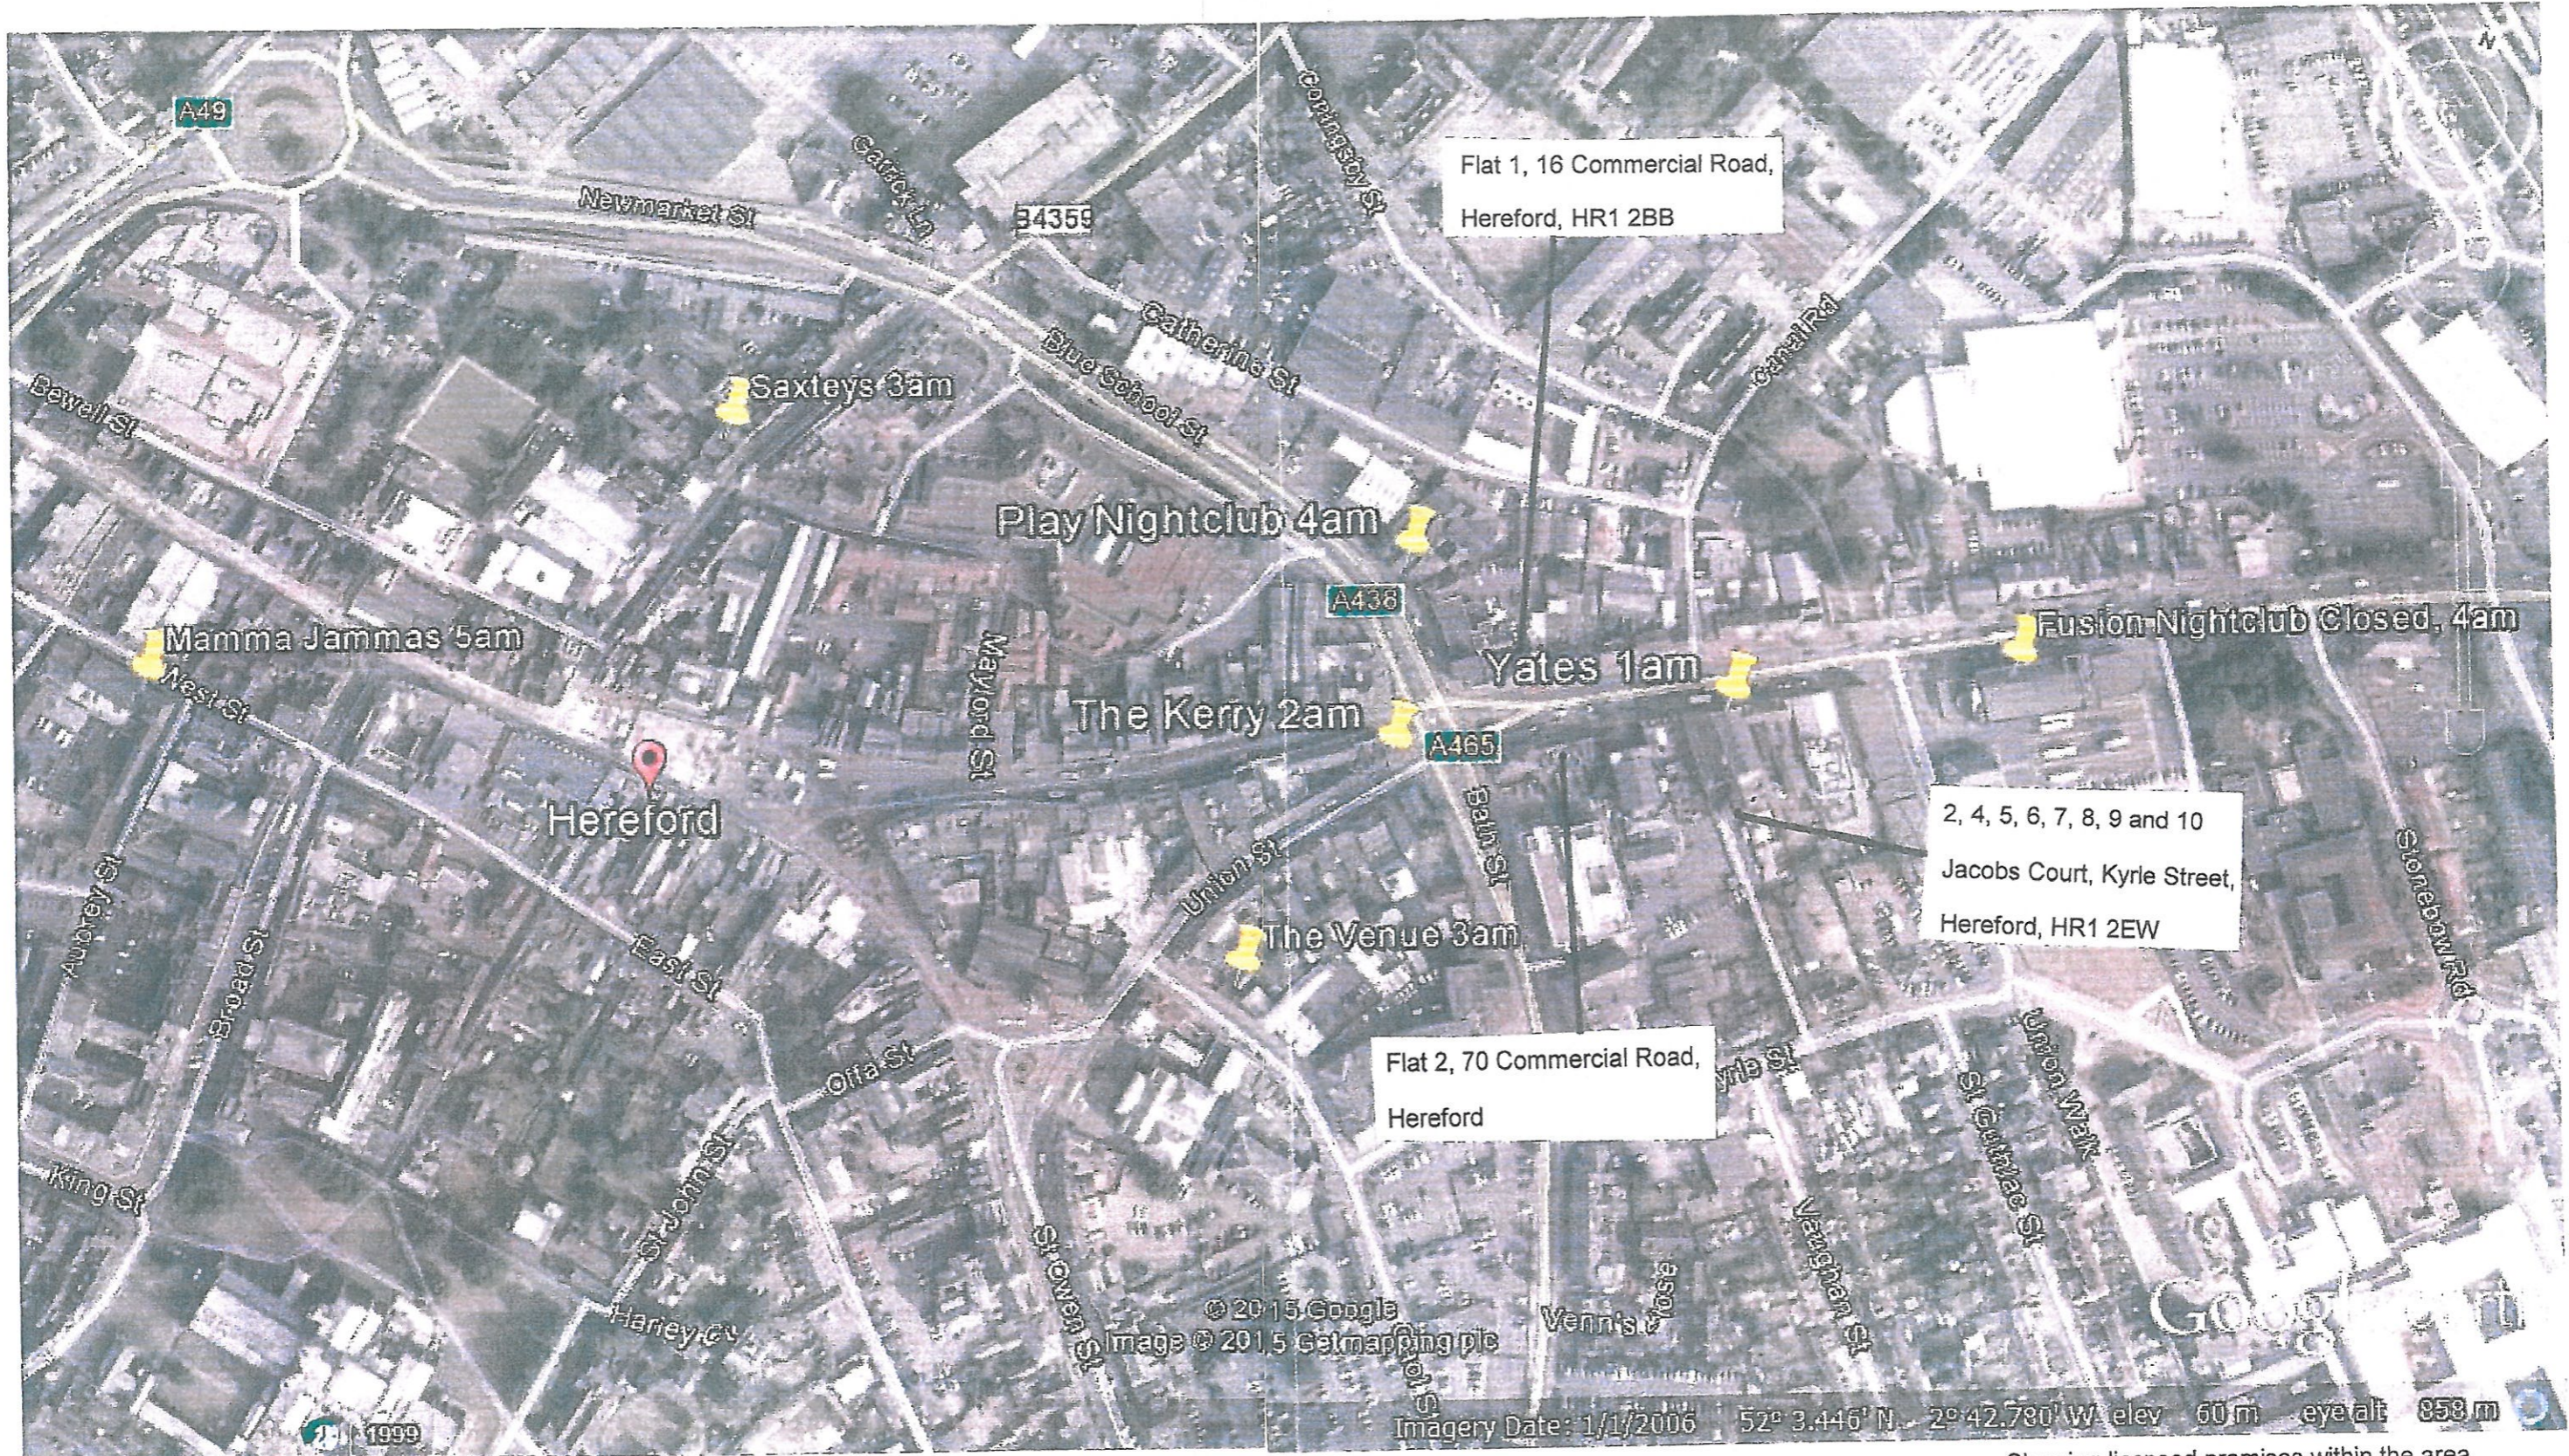

Tab 6

Location Plan

Yates's, 58 Commercial Road, Hereford

Showing licensed premises within the area opening beyond the 1am trading hours of Yates's and residents addresses who have submitted representations

ACTUAL Location Plan

Yates's, 58 Commercial Road, Hereford

- - YATES BUILDING LOCATION (NOT AS PINNED BY YATES).
- - RESIDENTS/OWNERS PREMISES LOCATIONS, NOT AS PREVIOUSLY MARKED BY ORIGINAL PLAN.

Showing licensed premises within the area opening beyond the 1am trading hours of Yates's and residents addresses who have submitted representations